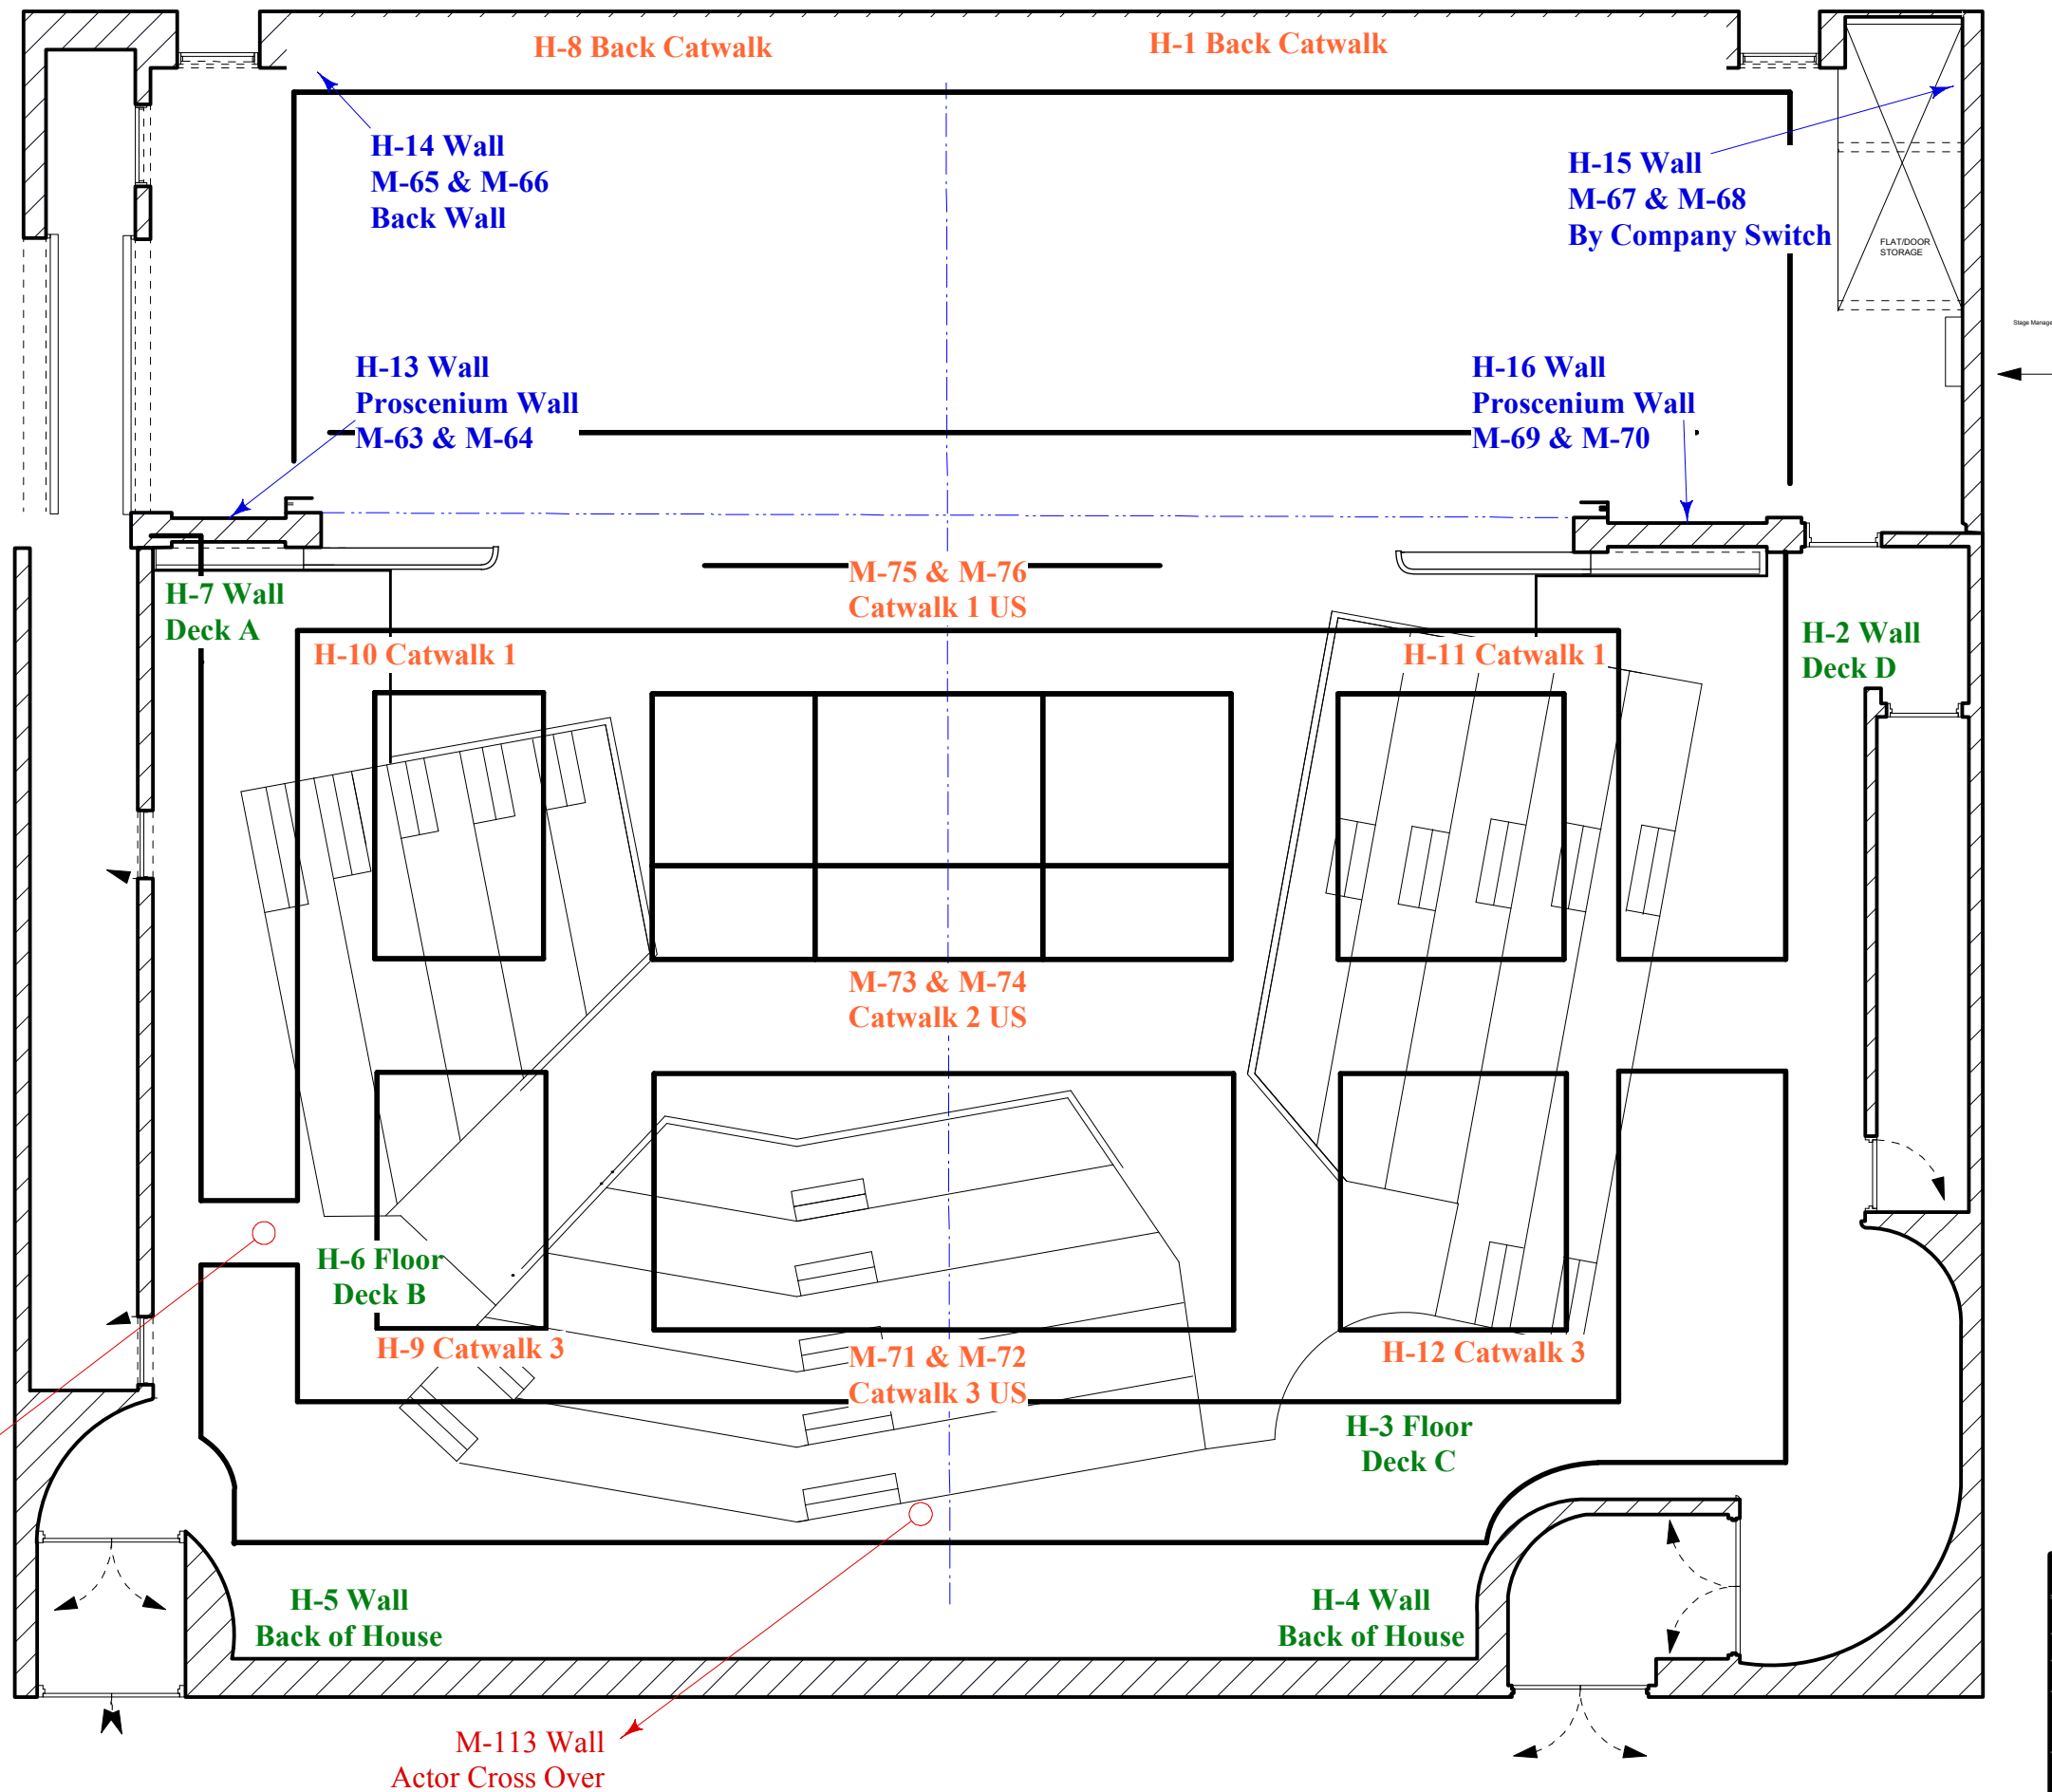

Orange:
Catwalk Level Jacks

Green:
House Level Jacks

Blue:
Stage Level Jacks

Red:
Vom Area Jacks

UAA Mainstage Theatre		
Audio Connections		
~UAA Mainstage Theatre ~ UAA Arts Building~		
<i>Mainstage in PLAN view</i>		
Scale = 1/8" = 1'-0"	Date: 9/27/10	Plate 1 of 1