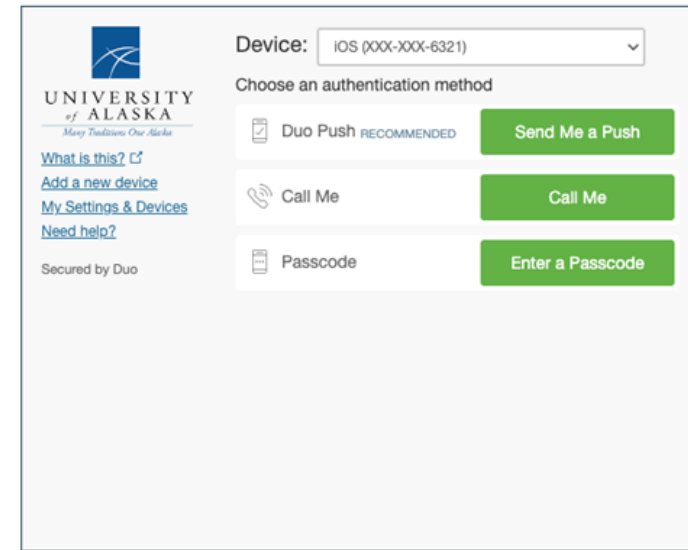

## The New DUO Request

← Automatically sends you a push unless you click other options.

## The Old DUO Request

Authentication with Duo is required for the requested service.